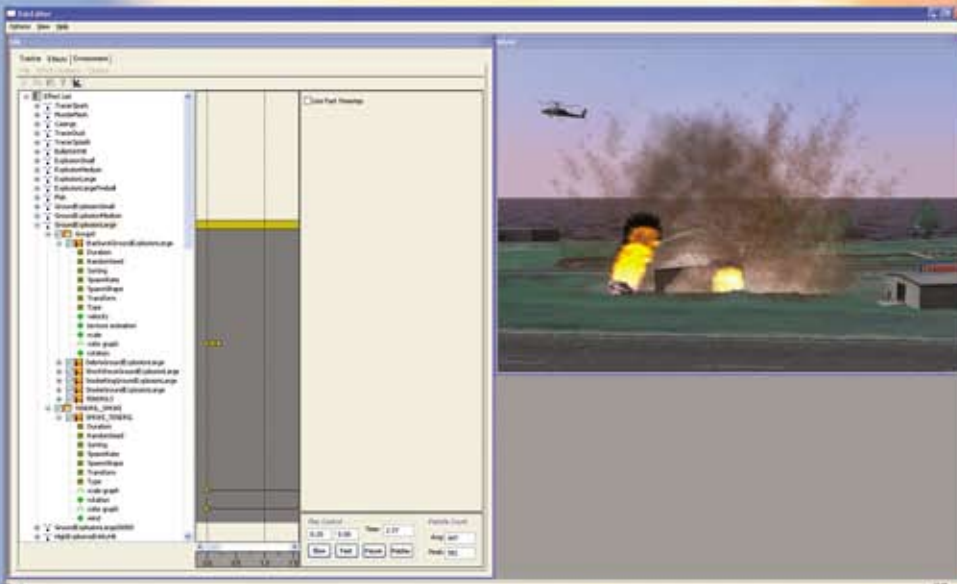

AAcuity® PC-IG Special Effects

Real-Time Particle-Based Editable Special Effects

AAcuity® PC-IG Real-Time Particle-Based Special Effects

AAcuity® PC-IG Special Effects are optimized to take advantage of State-of-the-Art PC graphics card vertex and pixel shader hardware acceleration extensions. Effects are editable in real-time using a GUI based editor allowing instant feedback for performance evaluation and effects image quality.

Vehicle Dust Trails - Smoke and Fire

Ground Explosions

Real-Time GUI Based Effects Editor

Contact:

Ed Bryan
SDS International
Advanced Technologies Division
3403 Technological Avenue, Suite 7
Orlando, Florida 32817